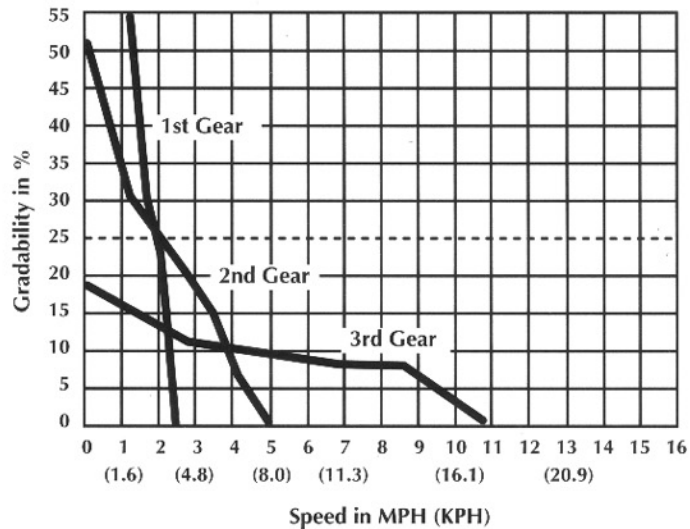

Performance Specifications

Rated Load Capacity

14,000 lbs.
(6,363 kg.)

Standard Box Capacity

Semi Nominal Heaped
4.7 yd³
(3.6 m³)
Struck
4.3 yd³
(3.3 m³)

Box Dump Height

10'-4"
(3.15 m)

Operating Weight (empty)

16,000 lbs.
(7,272 kg.)

**MINING TECHNOLOGIES
INTERNATIONAL INC.**

704 Truck

Head Office:

P.O. Box 2097, Station A
Sudbury, Ontario, Canada
P3A 4R8
145 Magill Street
Lively, Ontario, Canada
P3Y 1K6
Telephone: (705) 692-3661
Fax: (705) 692-4850

Canadian Sales Office:

P.O. Box 2845, Station A
Sudbury, Ontario, Canada
P3A 5J3
25 Fielding Road
Lively, Ontario, Canada
P3y 1L7
Telephone: (705) 682-0623
Fax: (705) 682-4508
Toll free: (Canada & U.S.A.)
1-800-461-4094

U.S. Sales Office:

4955 Bannock Street
Denver, Colorado 80216
Telephone: (303) 892-5800
Fax: (303) 892-1408
Toll free: (Canada & U.S.A.)
1-800-659-4955

International Sales Office:

4955 Bannock Street
Denver, Colorado 80216
Telephone: (303) 892-5800
Fax: (303) 892-2830
Toll free: (Canada & U.S.A.)
1-800-659-4955

South Africa:

P.O. Box 4081
Dalpark 1543, S.A.
25 Soetdoring Str. Dalpark
Brakpan, 1540
Republic of South Africa
Telephone: 27-11-915-2770
Fax: 27-11-915-8330

Australia & South East Asia:

26-42 Cooper Road
Jandakot 6164, W.A.
Australia
Telephone: 61-9-417-8488
Fax: 61-9-417-8747