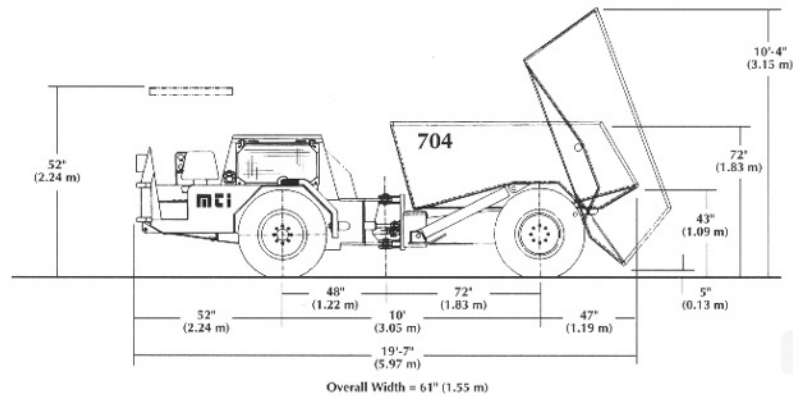

Four Wheel Drive End Dump Truck

704 Truck

Standard Features

- 14,000 lbs. (6,363 kg) Rated Load Capacity
- 4.7 yd³ (3.6 m³) Box Capacity
- 61" (1.55 m) OA Width
- Heavy Duty Powertrain
- Deutz F6L-912W Engine
- Clark HR 18,000 Series Transmission Torque Converter
- Ford D4N Planetary Drive Axles with Fail Safe Wet Disc Brakes
- Center Hinge Oscillation
- High Capacity Bowl Design Box
- Full Flow Pressure and Return Micron Hydraulic Filtering
- Large Side Seated Operators Compartment

MINING TECHNOLOGIES
INTERNATIONAL INC.

Innovative technologies. Unparalleled support

Performance Specifications

Rated Load Capacity

14,000 lbs.
(6,363 kg.)

Standard Box Capacity

Semi Nominal Heaped
4.7 yd³
(3.6 m³)
Struck
4.3 yd³
(3.3 m³)

Box Dump Height

10'-4"
(3.15 m)

Operating Weight (empty)

16,000 lbs.
(7,272 kg.)

**MINING TECHNOLOGIES
INTERNATIONAL INC.**

704 Truck

Head Office:

P.O. Box 2097, Station A
Sudbury, Ontario, Canada
P3A 4R8
145 Magill Street
Lively, Ontario, Canada
P3Y 1K6
Telephone: (705) 692-3661
Fax: (705) 692-4850